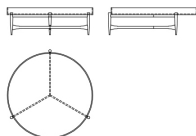

Chambers

LOW TABLES

Essential lines and vintage charm for the Chambers round coffee table. The solid beech base pays homage to Nordic design and is combined with a top with saddle leather upholstery, lending a feeling of warmth and cozyness.

Low tables with structure in solid beech wood dyed Smokey Grey.

Top in multilayer poplar wood covered in Tan saddle leather.

LOW TABLES

Low table with structure in solid beech wood dyed Smokey Grey.

Top in multilayer poplar wood covered in saddle leather from the collection.

F.CHB.232.A

Central table

Standard features

L 112 D 116 H 35 cm
L 44.09 D 45.67 H 13.78 in

F.CHB.231.A

Side table

Standard features

L 53 D 57 H 60 cm
L 20.87 D 22.44 H 23.62 in