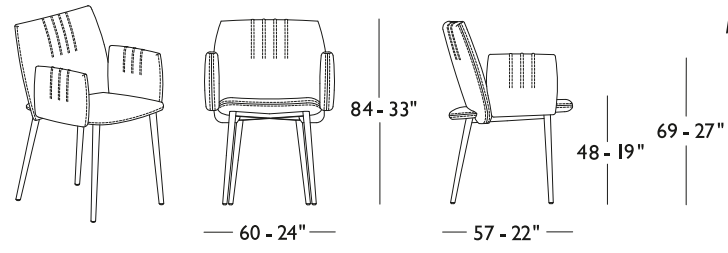

PHILLY

COLLECTION

CHAIRS

Certified massive wood frame padded and upholstered in leather or fabric.
Metal legs available in all customizing finishes.

CHR

CHRBR

2BR (Pair of armrests,
optional for CHR)
16 x H.27 x 33 - 6 x H.11 x 13"