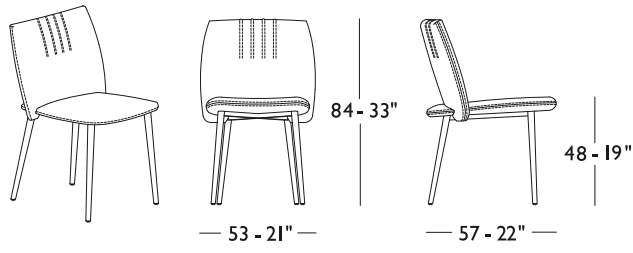

PHILLY

COLLECTION

CHAIRS

Certified massive wood frame padded and upholstered in leather or fabric.
Metal legs available in all customizing finishes.

CHR

CHRBR

2BR (Pair of armrests,
optional for CHR)
16 x H.27 x 33 - 6 x H.11 x 13"