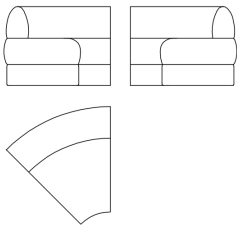

L 110 D 100 H 75 cm
L 43.31 D 39.37 H 29.53 in

F.AL2.213.T

Sectional sofa central element large

Standard features

L 125 D 100 H 75 cm
L 49.21 D 39.37 H 29.53 in

F.AL2.213.C

Sectional sofa central element small

Standard features

L 80 D 100 H 75 cm
L 31.5 D 39.37 H 29.53 in

F.AL2.213.D

Sectional sofa corner element large

Standard features

L 140 D 140 H 75 cm
L 55.12 D 55.12 H 29.53 in

F.AL2.213.U

Sectional sofa corner element small

Standard features

L 99 D 117 H 75 cm
L 38.98 D 46.06 H 29.53 in

F.AL2.213.P

Sectional sofa chaise-longue
element - left

Standard features

L 100 D 145 H 75 cm
L 39.37 D 57.09 H 29.53 in

F.AL2.213.Q

Sectional sofa chaise-longue
element - right

Standard features

L 100 D 145 H 75 cm
L 39.37 D 57.09 H 29.53 in

F.AL2.213.Y

Sectional sofa pouf element large

Standard features

L 125 D 125 H 45 cm
L 49.21 D 49.21 H 17.72 in

F.AL2.213.X

Sectional sofa pouf element small